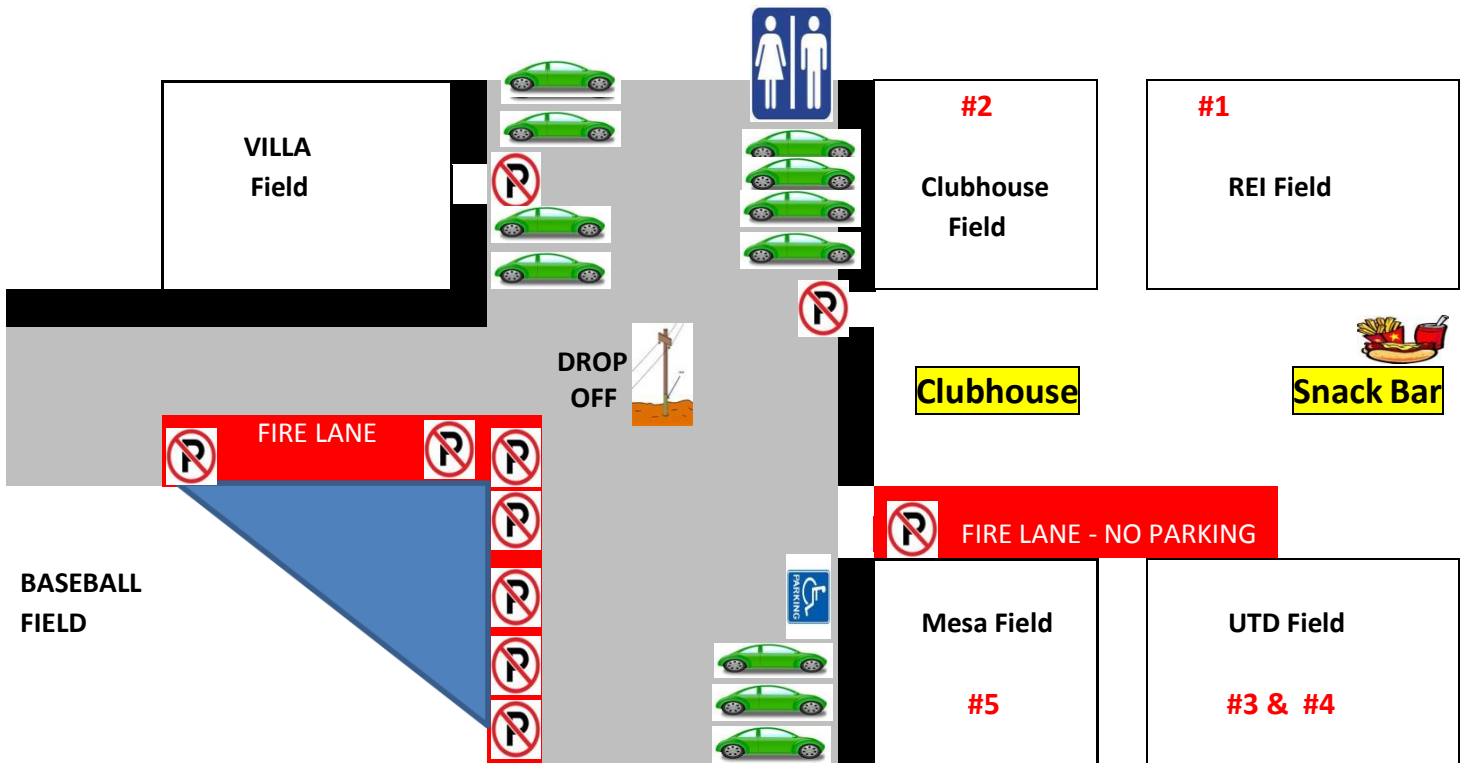

Mesa Recreational Soccer

Hickman field layout

Spring 2010

Mesa Soccer Reminders:

Please observe and respect the NO Parking areas.

Disabled signs are posted – please display your permit

Fields – Division 7 – REI #1 / Division Girls 5 & 6 – Clubhouse #2

Division Boys 6, 3, 4 & Girls 4 – UTD #3 & #4

Division Girls 1, 2 & 3 – Boys 5 - Mesa #5